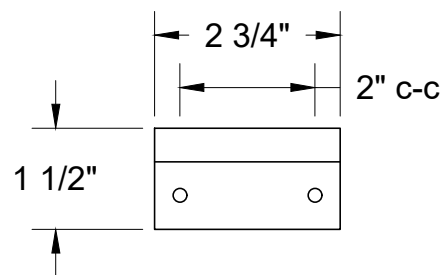

SPECIFICATIONS SUBJECT TO CHANGE WITHOUT NOTICE

MT641-3

LITTLE GOURMET® PREMIUM HOT WATER DISPENSER

SPECIFICATION SHEET

- 5/8 GALLON STAINLESS STEEL TANK
- ALL STAINLESS STEEL TUBES AND CASE
- RO FILTER COMPATIBLE
- HEATS 60 CUPS PER HOUR
- 3 YEAR WARRANTY TO ORIGINAL PURCHASER (SEE INFORMATION BELOW)
- MOUNTING BRACKET INCLUDED