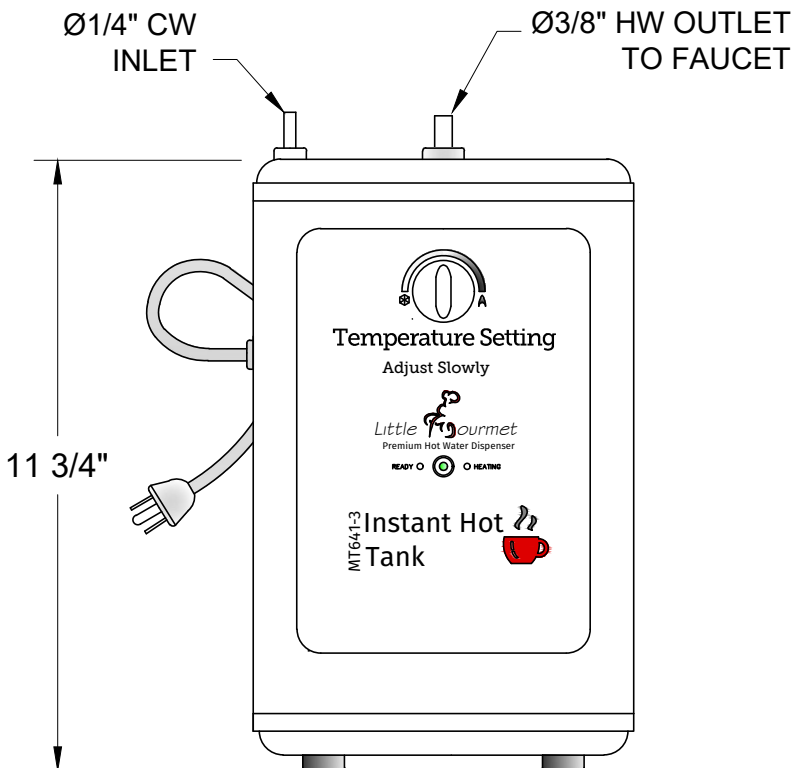

MT1871-NL

HOT & COLD WATER FAUCET WITH TRADITIONAL DOUBLE CURVED SPOUT & CURVED HANDLE

SPECIFICATION SHEET

Mountain

Plumbing Products

- INTENDED FOR USE WITH THE LITTLE GOURMET[®] HEATING TANK MT641-3 (SOLD SEPARATELY)
- Ø1 1/8" MOUNTING HOLE REQUIRED (NO LARGER THAN Ø1 1/2")
- WILL FIT DECK UP TO 2 1/4" THICK
- 1/4 TURN CERAMIC CARTRIDGE
- HANDLE IS NOT SPRING-LOADED
- REVERSE OSMOSIS SAFE (OPTIONAL AIR GAP AG1100 SOLD SEPARATELY)
- INCLUDES CONNECTION HARDWARE AND 2 FT SILICONE HOSE TO CONNECT TO HOT TANK
- COMPATIBLE WITH MT1250XL, MT660, AND MT662-2 FILTRATION SYSTEMS (SOLD SEPARATELY)
- ALSO COMPATIBLE WITH MT670-2 WATER CHILLER (SOLD SEPARATELY)

SPECIFICATIONS SUBJECT TO CHANGE WITHOUT NOTICE

MT641-3

LITTLE GOURMET® PREMIUM HOT WATER DISPENSER

SPECIFICATION SHEET

- 5/8 GALLON STAINLESS STEEL TANK
- ALL STAINLESS STEEL TUBES AND CASE
- RO FILTER COMPATIBLE
- HEATS 60 CUPS PER HOUR
- 3 YEAR WARRANTY TO ORIGINAL PURCHASER (SEE INFORMATION BELOW)
- MOUNTING BRACKET INCLUDED