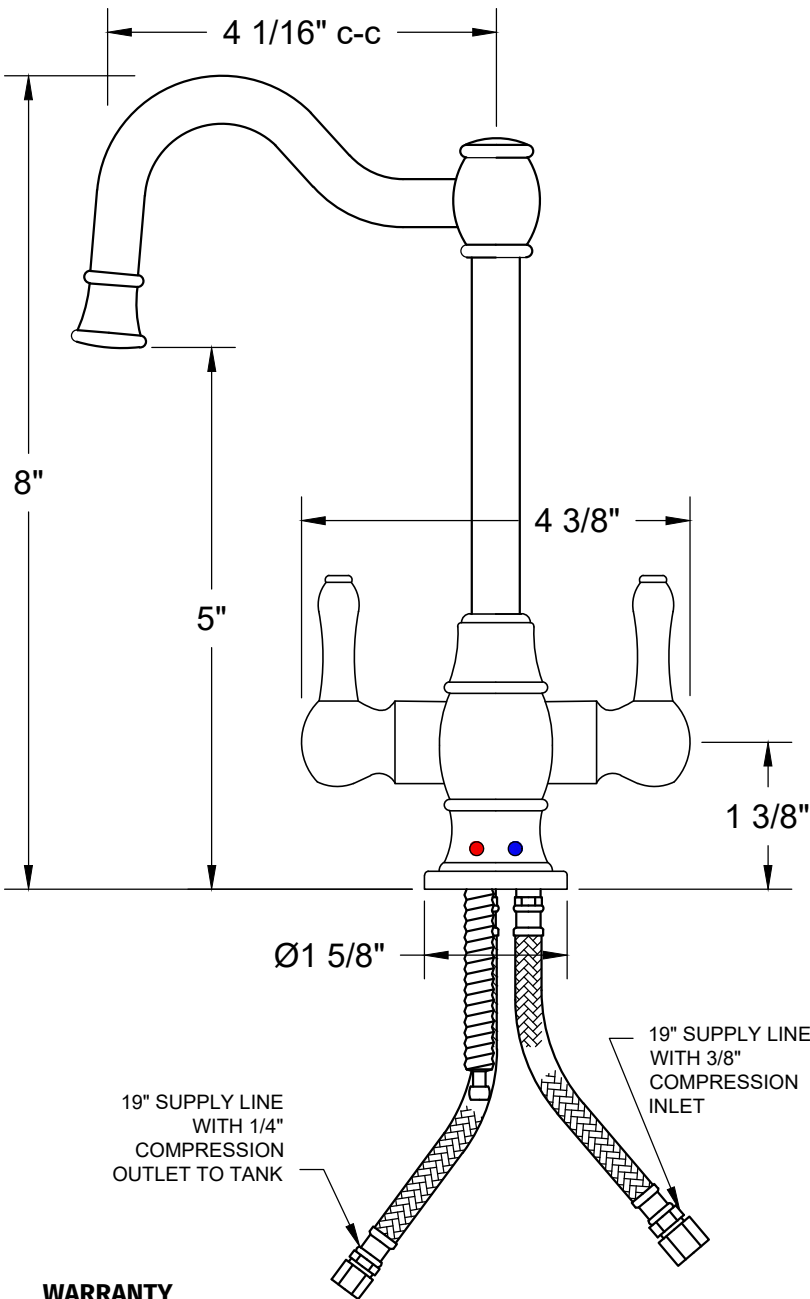

MT1871-NL

HOT & COLD WATER FAUCET WITH TRADITIONAL DOUBLE CURVED SPOUT & CURVED HANDLE

SPECIFICATION SHEET

Mountain

Plumbing Products

- INTENDED FOR USE WITH THE LITTLE GOURMET[®] HEATING TANK MT641-3 (SOLD SEPARATELY)
- Ø1 1/8" MOUNTING HOLE REQUIRED (NO LARGER THAN Ø1 1/2")
- WILL FIT DECK UP TO 2 1/4" THICK
- 1/4 TURN CERAMIC CARTRIDGE
- HANDLE IS NOT SPRING-LOADED
- REVERSE OSMOSIS SAFE (OPTIONAL AIR GAP AG1100 SOLD SEPARATELY)
- INCLUDES CONNECTION HARDWARE AND 2 FT SILICONE HOSE TO CONNECT TO HOT TANK
- COMPATIBLE WITH MT1250XL, MT660, AND MT662-2 FILTRATION SYSTEMS (SOLD SEPARATELY)
- ALSO COMPATIBLE WITH MT670-2 WATER CHILLER (SOLD SEPARATELY)

SPECIFICATIONS SUBJECT TO CHANGE WITHOUT NOTICE

MT641-3

LITTLE GOURMET® PREMIUM HOT WATER DISPENSER

SPECIFICATION SHEET

- 5/8 GALLON STAINLESS STEEL TANK
- ALL STAINLESS STEEL TUBES AND CASE
- RO FILTER COMPATIBLE
- HEATS 60 CUPS PER HOUR
- 3 YEAR WARRANTY TO ORIGINAL PURCHASER (SEE INFORMATION BELOW)
- MOUNTING BRACKET INCLUDED