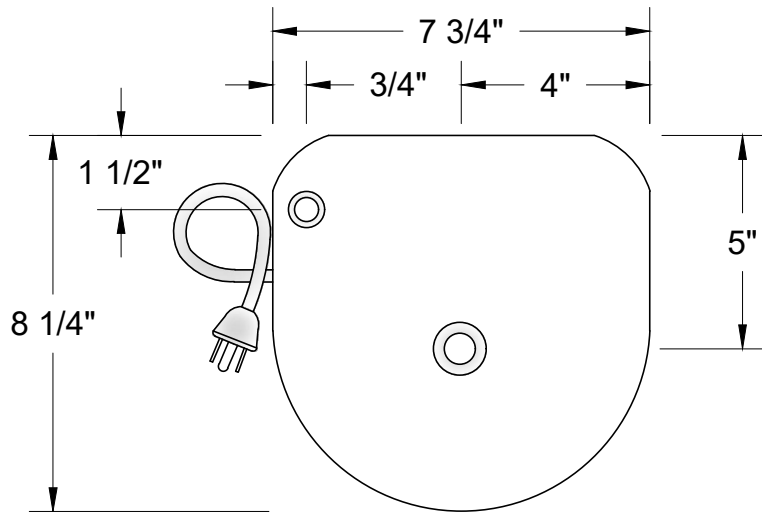

MT641-3

LITTLE GOURMET® PREMIUM HOT WATER DISPENSER

SPECIFICATION SHEET

- 5/8 GALLON STAINLESS STEEL TANK
- ALL STAINLESS STEEL TUBES AND CASE
- RO FILTER COMPATIBLE
- HEATS 60 CUPS PER HOUR
- 3 YEAR WARRANTY TO ORIGINAL PURCHASER (SEE INFORMATION BELOW)
- MOUNTING BRACKET INCLUDED